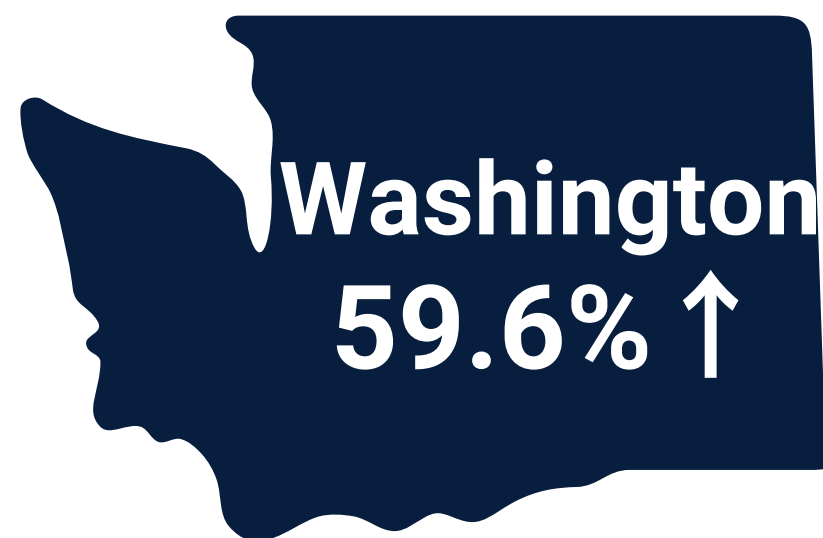

Significant Rise in Drug Overdose Deaths, for All Drugs 2020-2022

Data from CDC's WONDER database