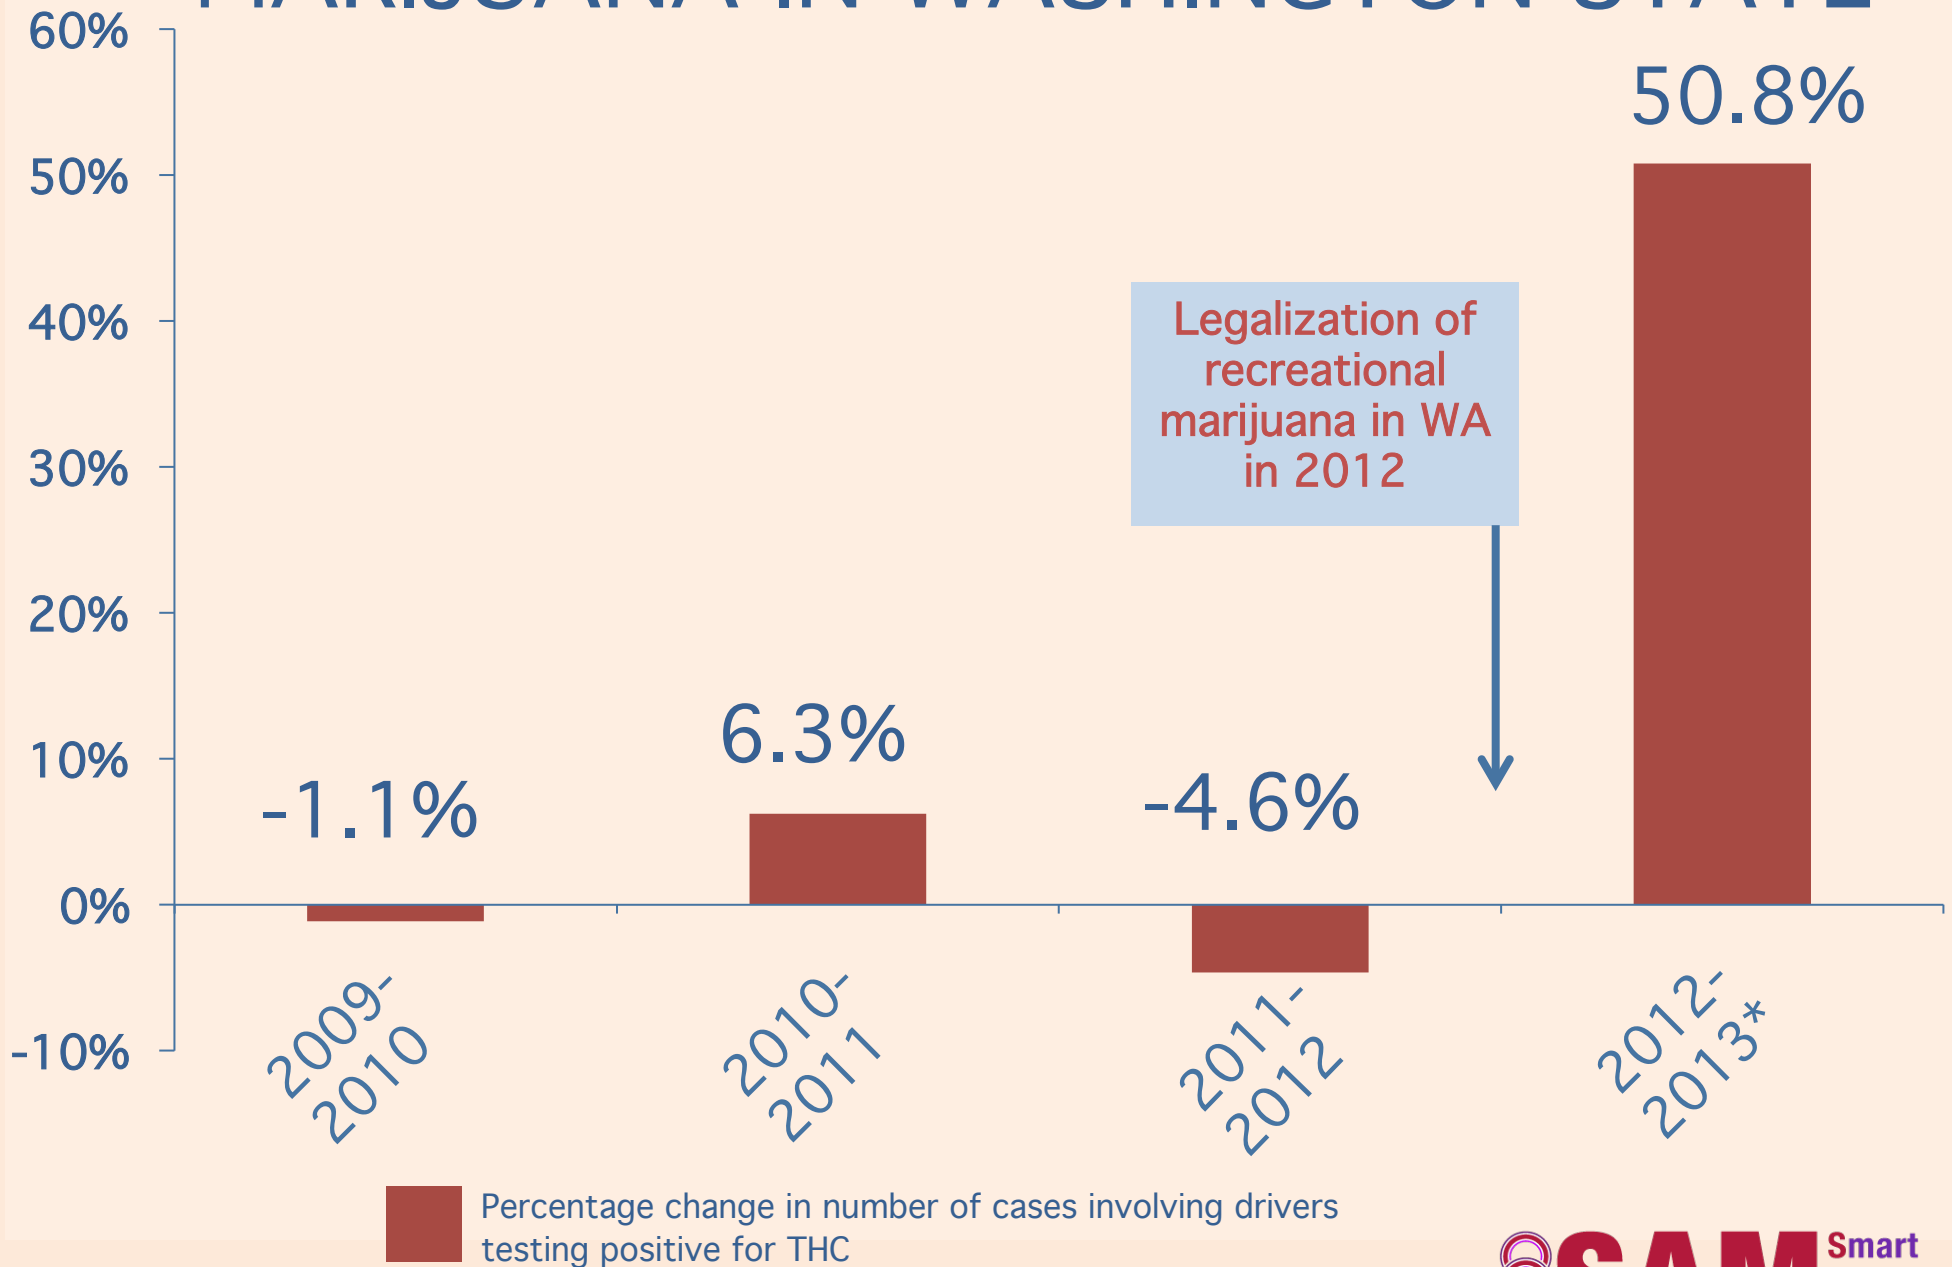

# IMPAIRED DRIVING TRENDS FOR MARIJUANA IN WASHINGTON STATE

\* Projected 2013 numbers based on data from first half of the year